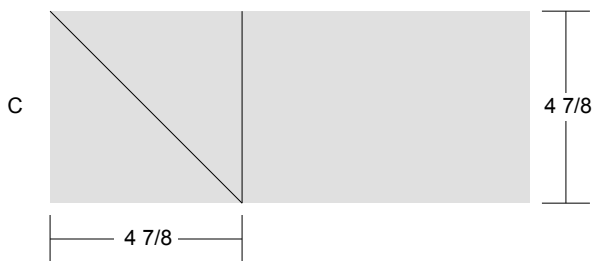

Frosted Star

Key Block (1/5 actual size)

Cutting Diagrams

Patch Count