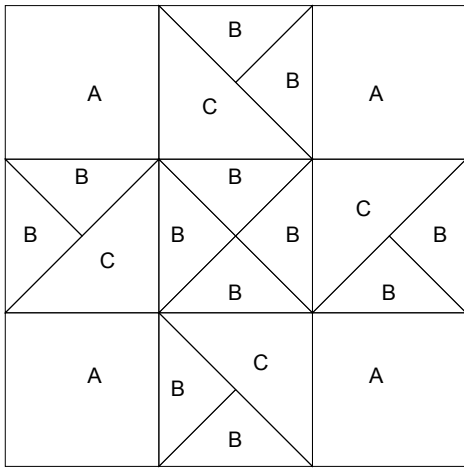

Frosted Star

Key Block (1/5 actual size)

Cutting Diagrams

Patch Count