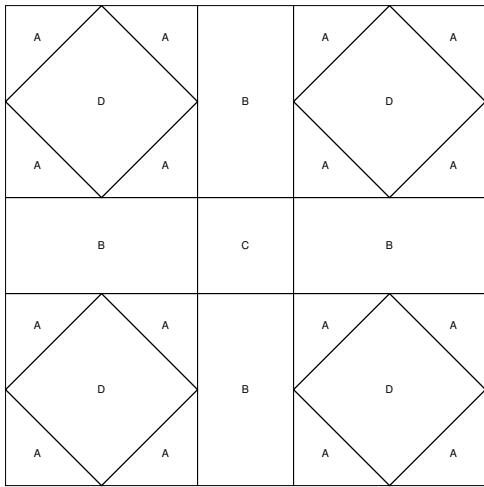

PIQF Cross

Key Block (1/2 actual size)

Cutting Diagrams

16 patches

Patch Count

4 patches

1 patch

4 patches
