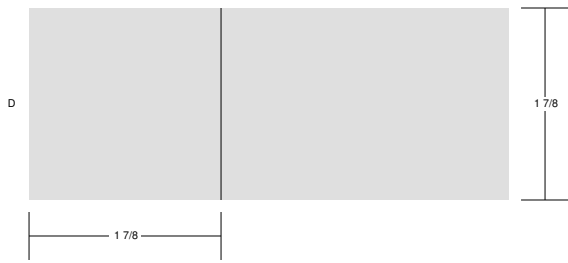

PIQF Cross

Key Block (1/2 actual size)

Cutting Diagrams

16 patches

Patch Count

4 patches

1 patch

4 patches
