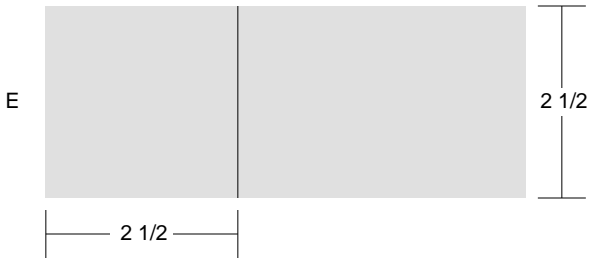

Flower Basket

Key Block (1/5 actual size)

Cutting Diagrams

Patch Count

1 patch

All of the pieces can be rotary cut without templates, except the handle. You should cut out the handle template, trace around on fabric and then cut it out.

A

You don't really need to cut this piece.
Just measure and then use your rotary
cutter & ruler to cut a square.