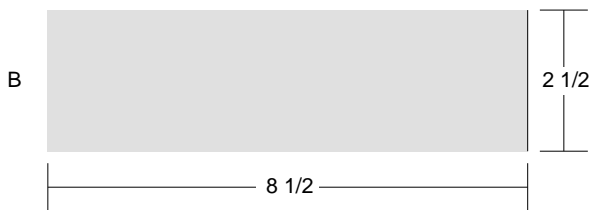

Flower Basket

Key Block (1/5 actual size)

Cutting Diagrams

Patch Count

1 patch

All of the pieces can be rotary cut without templates, except the handle. You should cut out the handle template, trace around on fabric and then cut it out.

A

You don't really need to cut this piece.
Just measure and then use your rotary
cutter & ruler to cut a square.