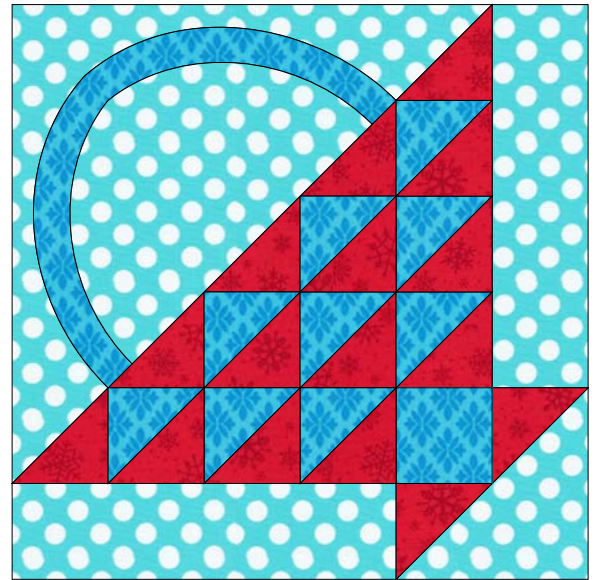

Flower Basket

Key Block (1/5 actual size)

Cutting Diagrams

Patch Count

1 patch

All of the pieces can be rotary cut without templates, except the handle. You should cut out the handle template, trace around on fabric and then cut it out.

A

You don't really need to cut this piece.
Just measure and then use your rotary
cutter & ruler to cut a square.