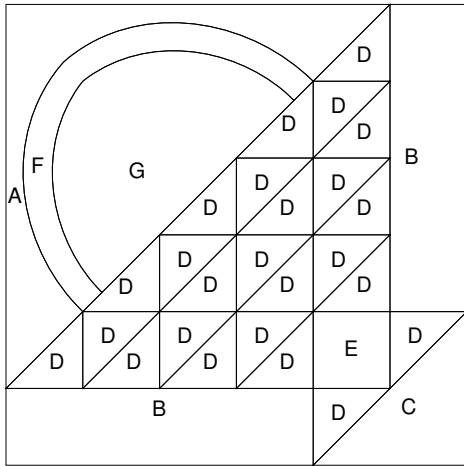

Flower Basket

Key Block (1/5 actual size)

Cutting Diagrams

Patch Count

1 patch

All of the pieces can be rotary cut without templates, except the handle. You should cut out the handle template, trace around on fabric and then cut it out.

A

You don't really need to cut this piece.
Just measure and then use your rotary
cutter & ruler to cut a square.