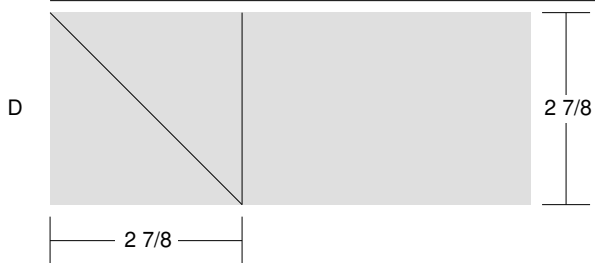

Flower Basket

Key Block (1/5 actual size)

Cutting Diagrams

Patch Count

1 patch

All of the pieces can be rotary cut without templates, except the handle. You should cut out the handle template, trace around on fabric and then cut it out.

A

You don't really need to cut this piece.
Just measure and then use your rotary
cutter & ruler to cut a square.