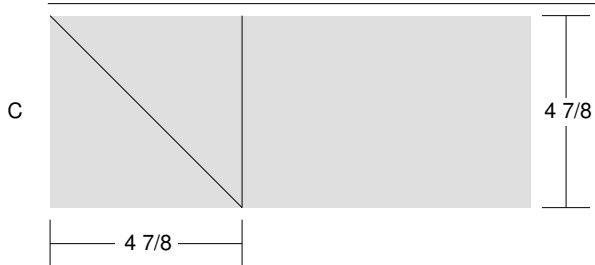

Flower Basket

Key Block (1/5 actual size)

Cutting Diagrams

Patch Count

1 patch

All of the pieces can be rotary cut without templates, except the handle. You should cut out the handle template, trace around on fabric and then cut it out.

A

You don't really need to cut this piece.
Just measure and then use your rotary
cutter & ruler to cut a square.