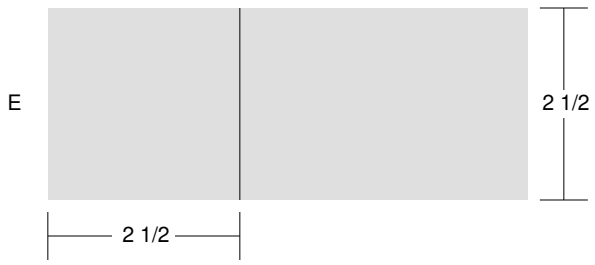

Flower Basket

Key Block (1/5 actual size)

Cutting Diagrams

Patch Count

1 patch

All of the pieces can be rotary cut without templates, except the handle. You should cut out the handle template, trace around on fabric and then cut it out.

A

You don't really need to cut this piece.
Just measure and then use your rotary
cutter & ruler to cut a square.