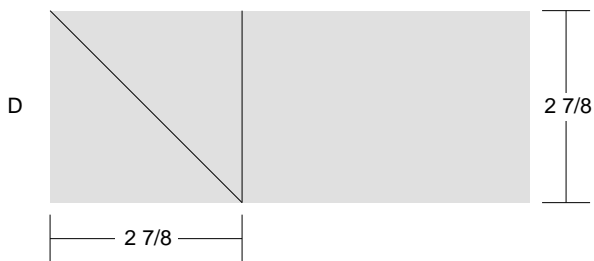

Flower Basket

Key Block (1/5 actual size)

Cutting Diagrams

Patch Count

1 patch

All of the pieces can be rotary cut without templates, except the handle. You should cut out the handle template, trace around on fabric and then cut it out.

A

You don't really need to cut this piece.
Just measure and then use your rotary
cutter & ruler to cut a square.