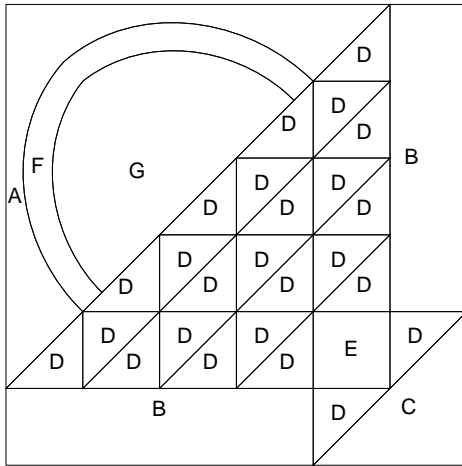

Flower Basket

Key Block (1/5 actual size)

Cutting Diagrams

Patch Count

1 patch

All of the pieces can be rotary cut without templates, except the handle. You should cut out the handle template, trace around on fabric and then cut it out.

A

You don't really need to cut this piece.
Just measure and then use your rotary
cutter & ruler to cut a square.