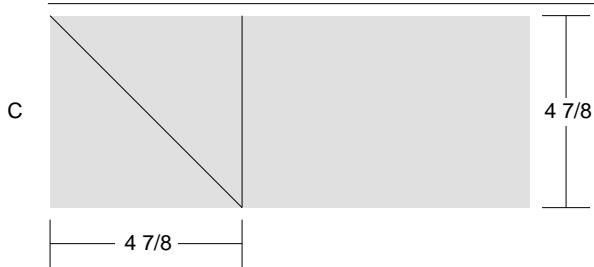

Flower Basket

Key Block (1/5 actual size)

Cutting Diagrams

Patch Count

1 patch

All of the pieces can be rotary cut without templates, except the handle. You should cut out the handle template, trace around on fabric and then cut it out.

A

You don't really need to cut this piece.
Just measure and then use your rotary
cutter & ruler to cut a square.