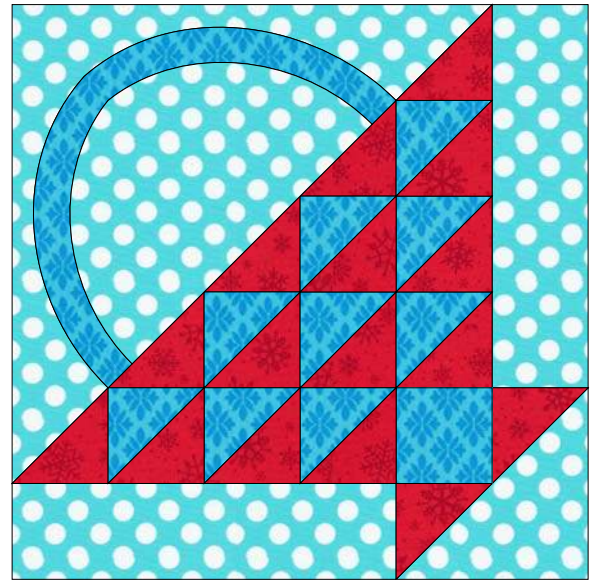

Flower Basket

Key Block (1/5 actual size)

Cutting Diagrams

Patch Count

1 patch

All of the pieces can be rotary cut without templates, except the handle. You should cut out the handle template, trace around on fabric and then cut it out.

A

You don't really need to cut this piece.
Just measure and then use your rotary
cutter & ruler to cut a square.