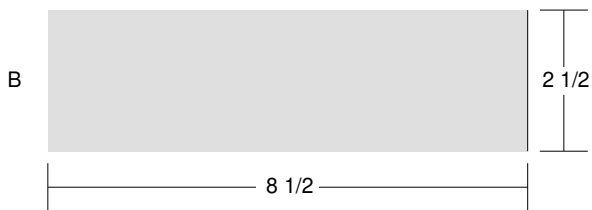

Flower Basket

Key Block (1/5 actual size)

Cutting Diagrams

Patch Count

1 patch

All of the pieces can be rotary cut without templates, except the handle. You should cut out the handle template, trace around on fabric and then cut it out.

A

You don't really need to cut this piece.
Just measure and then use your rotary
cutter & ruler to cut a square.